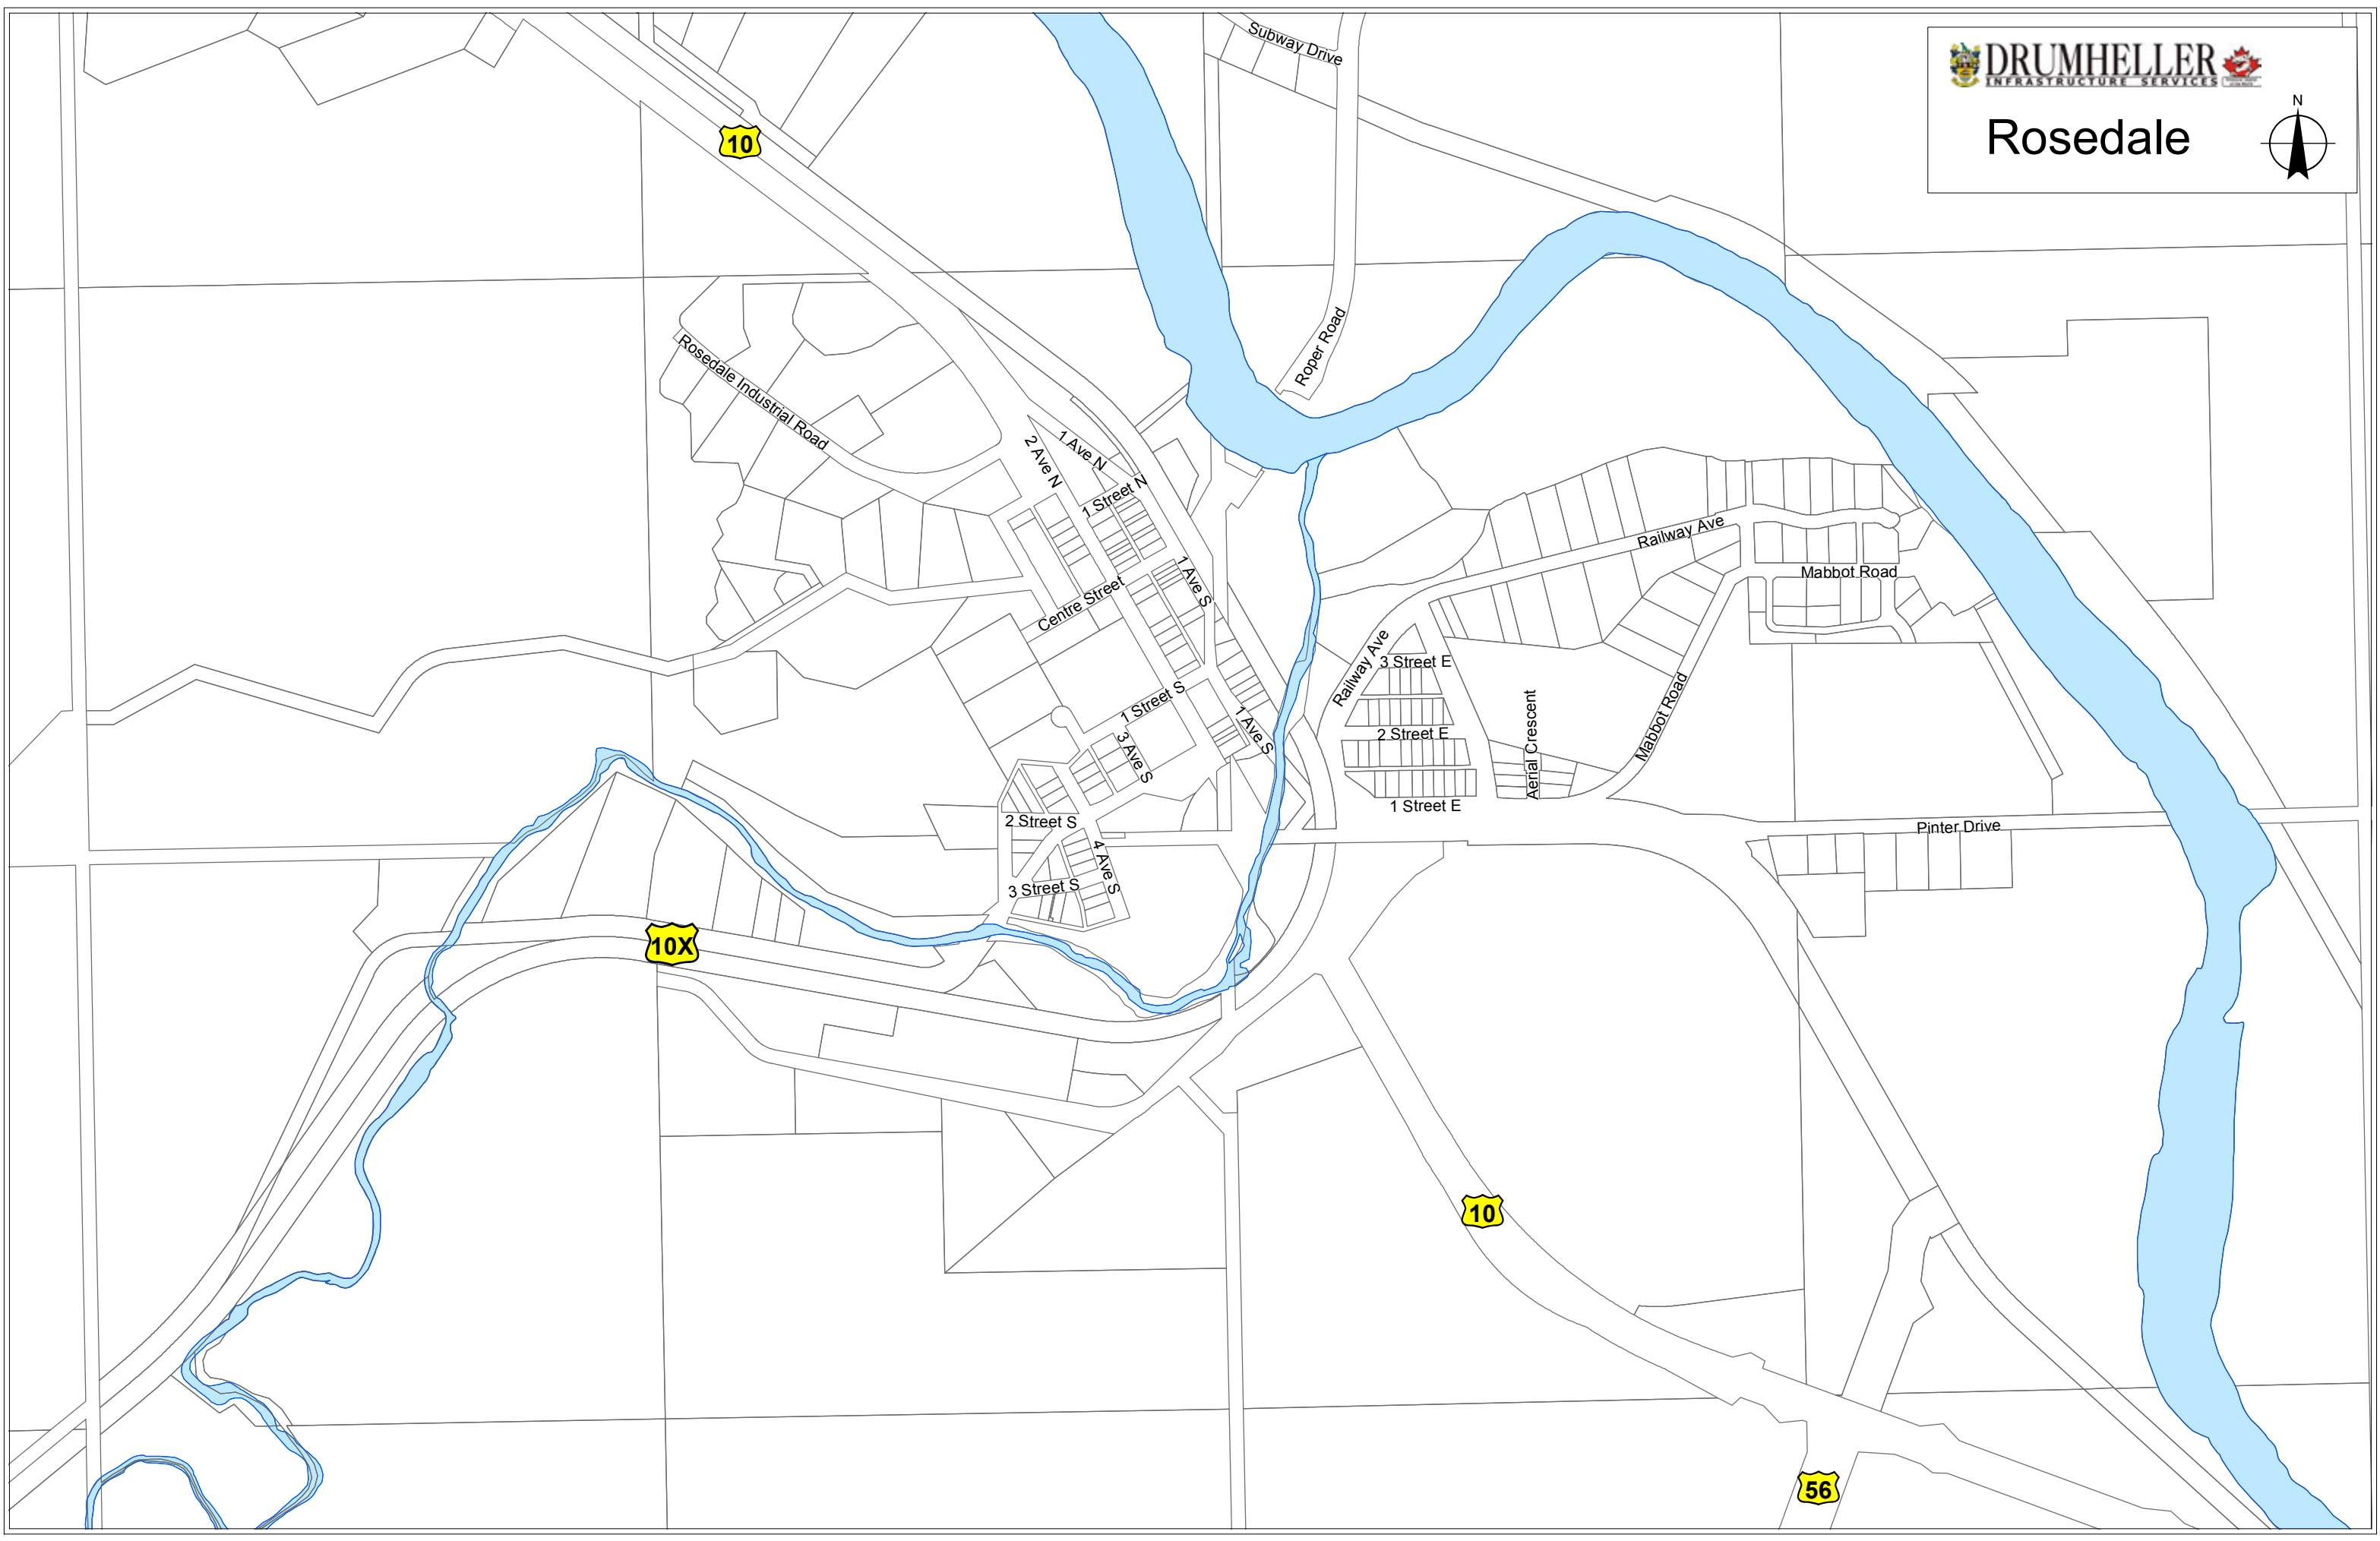

838

838

575

575

Red Deer Ave

1 Street
2 Street
3 Street

1 Street
2 Street
3 Street
4 Street
5 Street

3 Ave
2 Ave
3 Ave
4 Street
5 Street

Greene Close

McNab Ct.

Hunter Drive

6 Street
7 Street

2 Ave

Hunter Drive

8 Street
9 Street

Midland Newcastle North Drumheller

Central & Riverside Drumheller

1 Street West

8 Ave North

7 Ave E

6 Ave E

5 Ave E

4 Ave E

4 Ave W

3 Ave E

3 Ave W

2 Ave E

2 Ave W

Centre Street

Centre Street

East Coulee