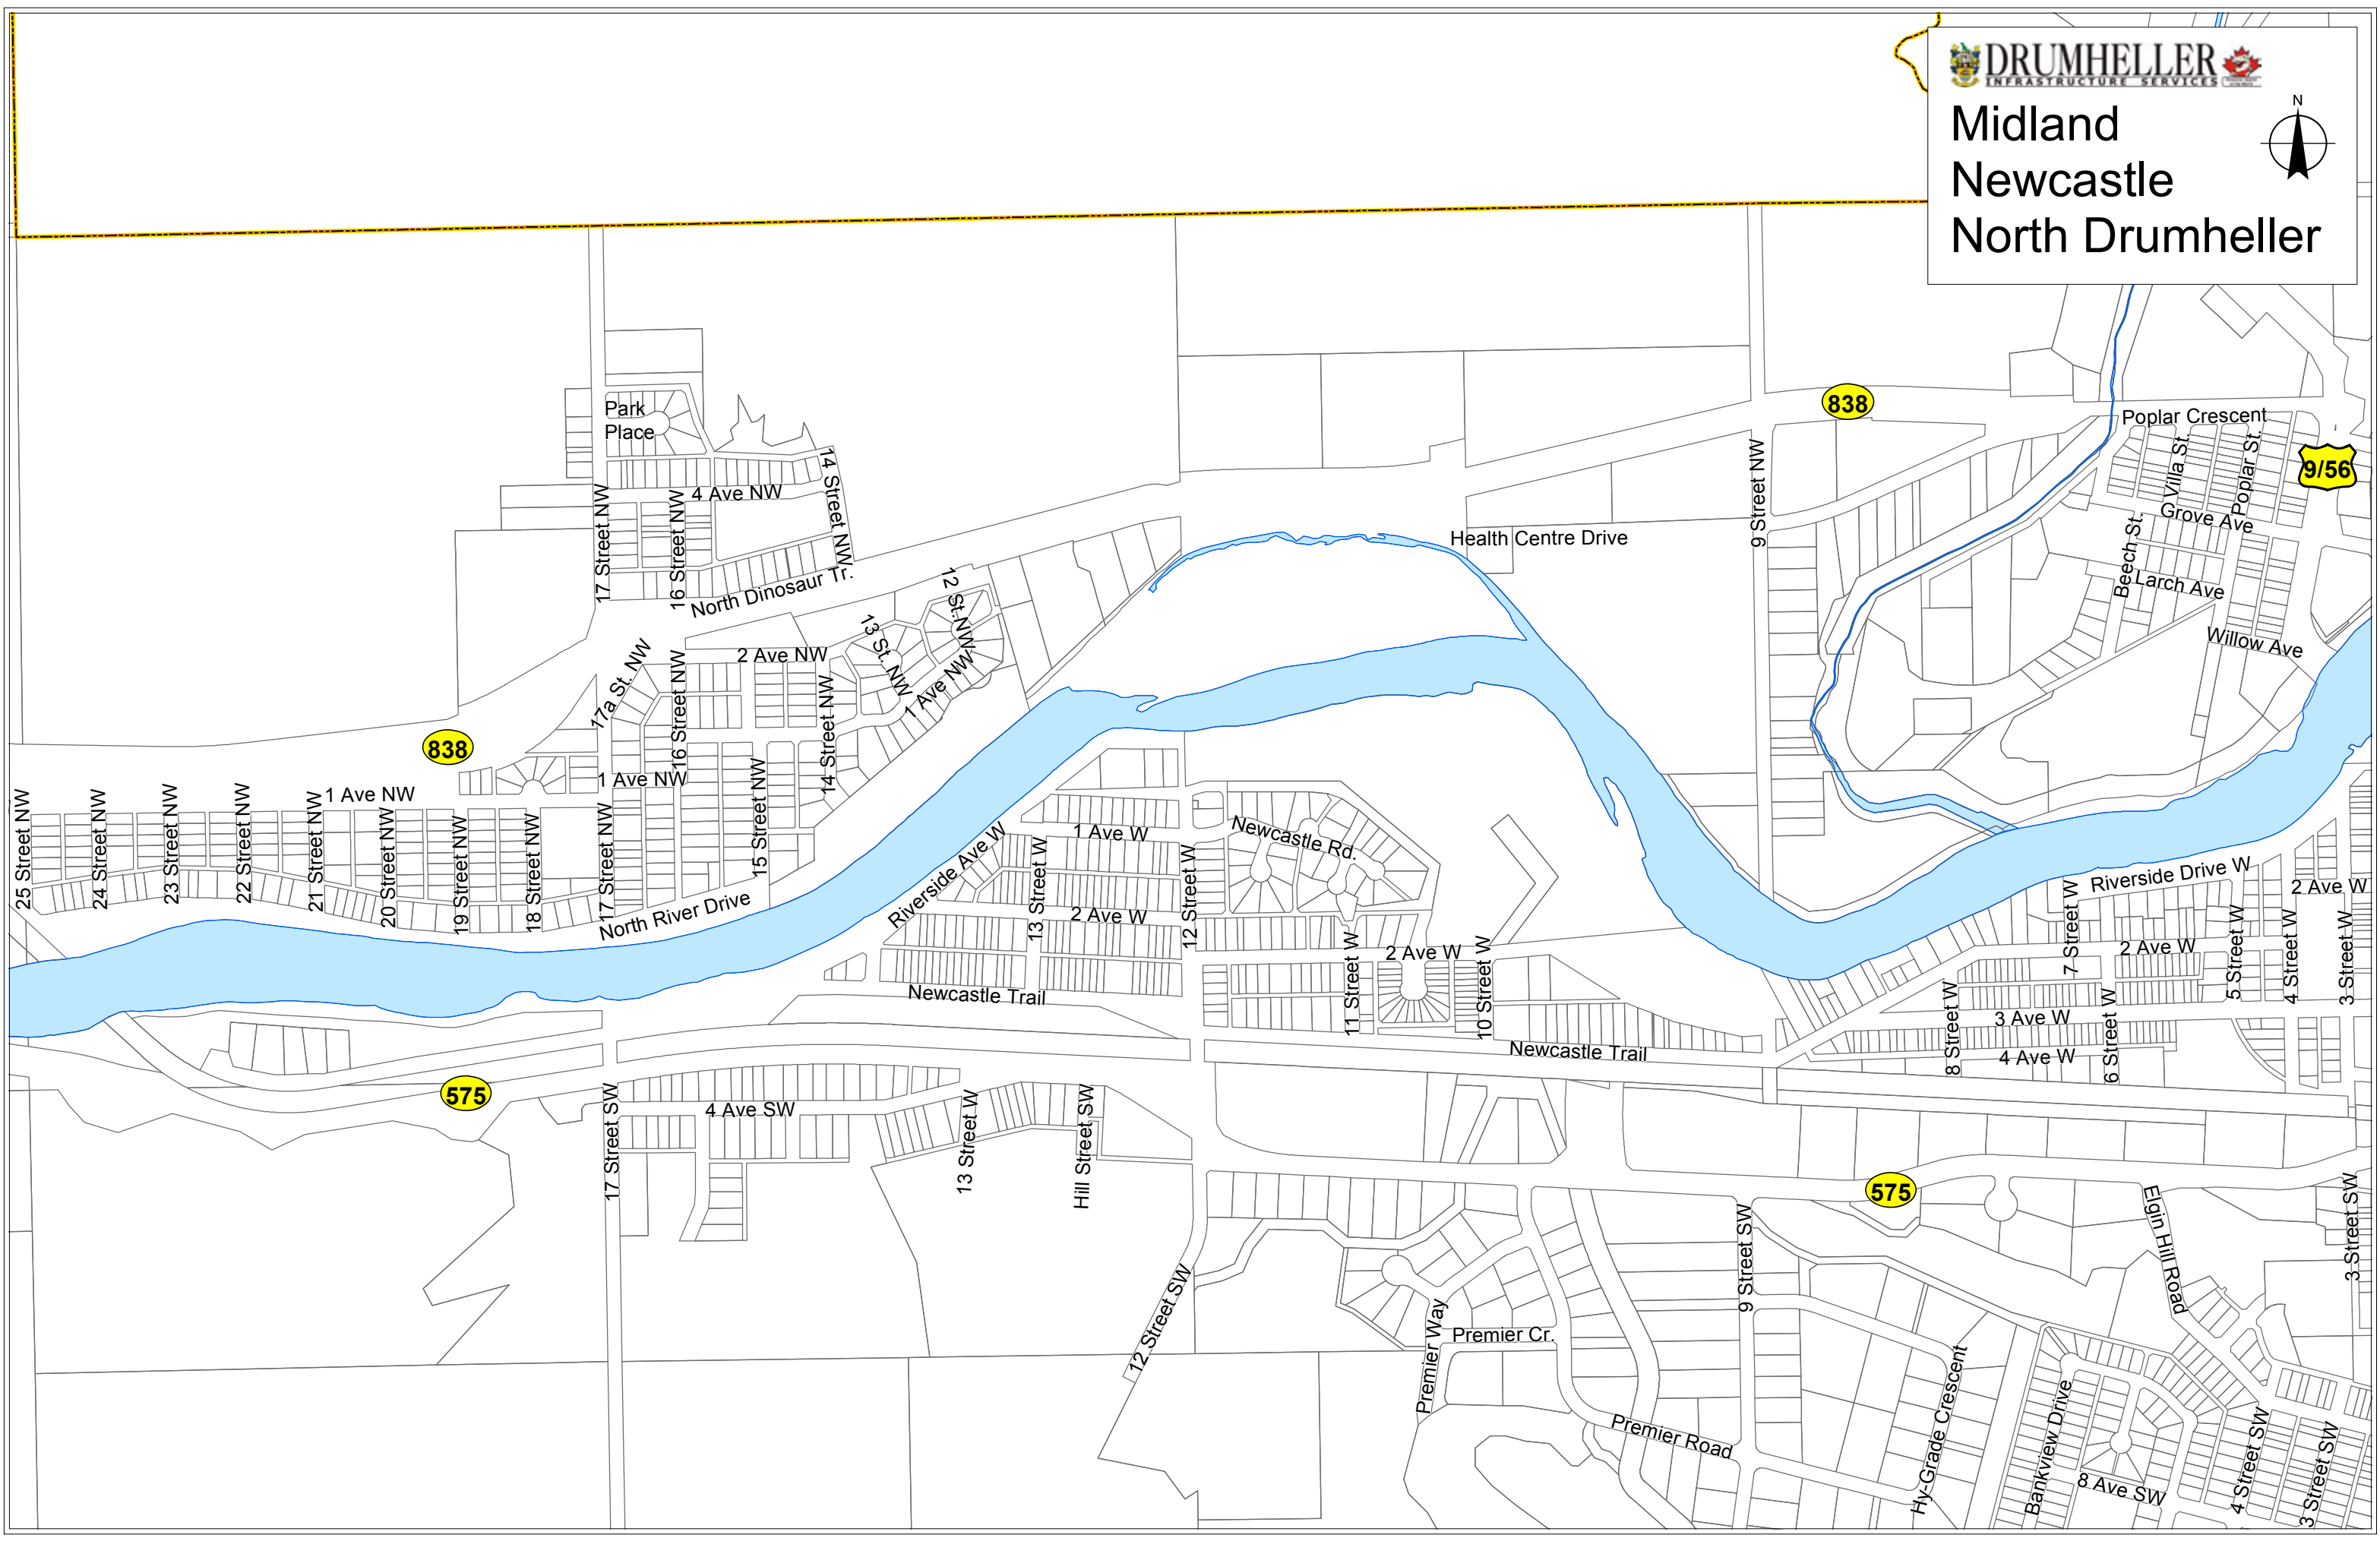

3 Ave
2 Ave
3 Ave
4 Street
5 Street

Greene Close

McNab Ct.

Hunter Drive

6 Street
7 Street

2 Ave

Hunter Drive

8 Street
9 Street

Midland Newcastle North Drumheller

Central & Riverside Drumheller

1 Street West

8 Ave North

7 Ave E

6 Ave E

5 Ave E

4 Ave E

4 Ave W

3 Ave W

2 Ave W

3 Ave E

2 Ave E

Centre Street

Centre Street