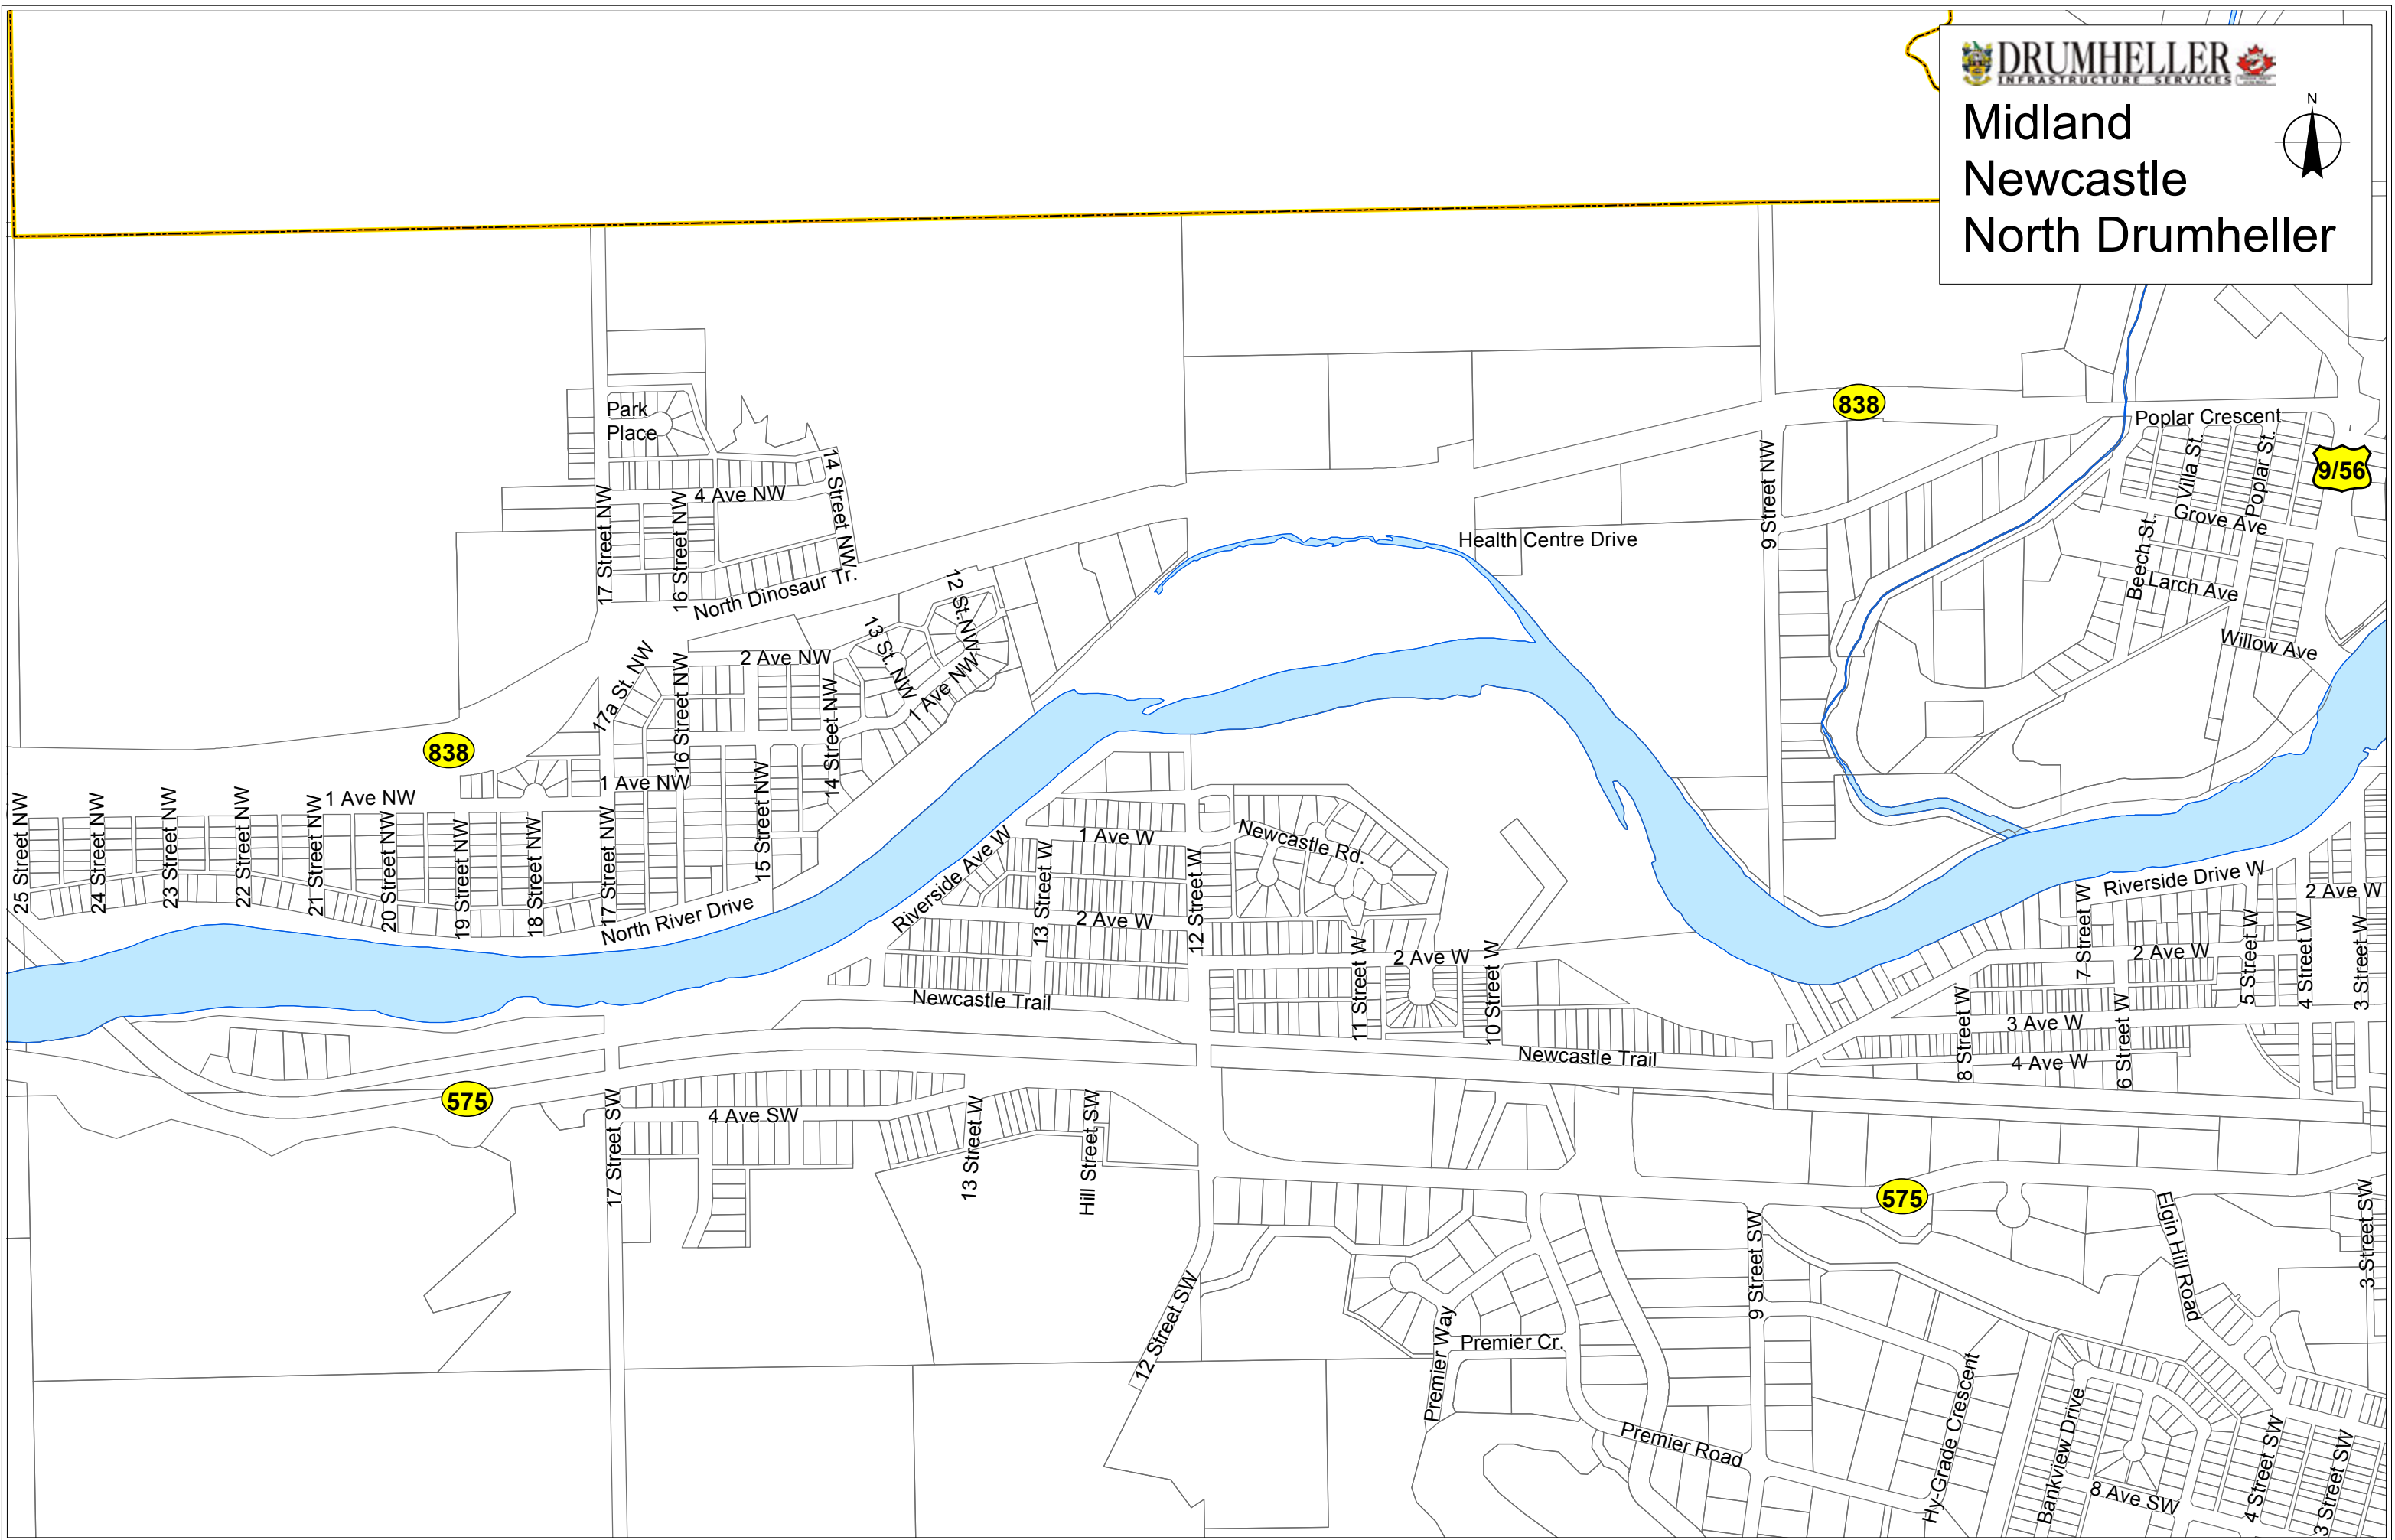

838

838

575

575

Red Deer Ave

1 Street
2 Street
3 Street

1 Street
2 Street
3 Street
4 Street
5 Street

3 Ave
2 Ave
3 Ave
4 Street
5 Street

Greene Close

McNab Ct.

Hunter Drive

6 Street
7 Street

2 Ave

Hunter Drive

8 Street
9 Street

Midland Newcastle North Drumheller

Central & Riverside Drumheller

1 Street West

8 Ave North

7 Ave E

6 Ave E

5 Ave E

4 Ave E

4 Ave W

3 Ave E

3 Ave W

2 Ave E

2 Ave W

Centre Street

Centre Street

East Coulee