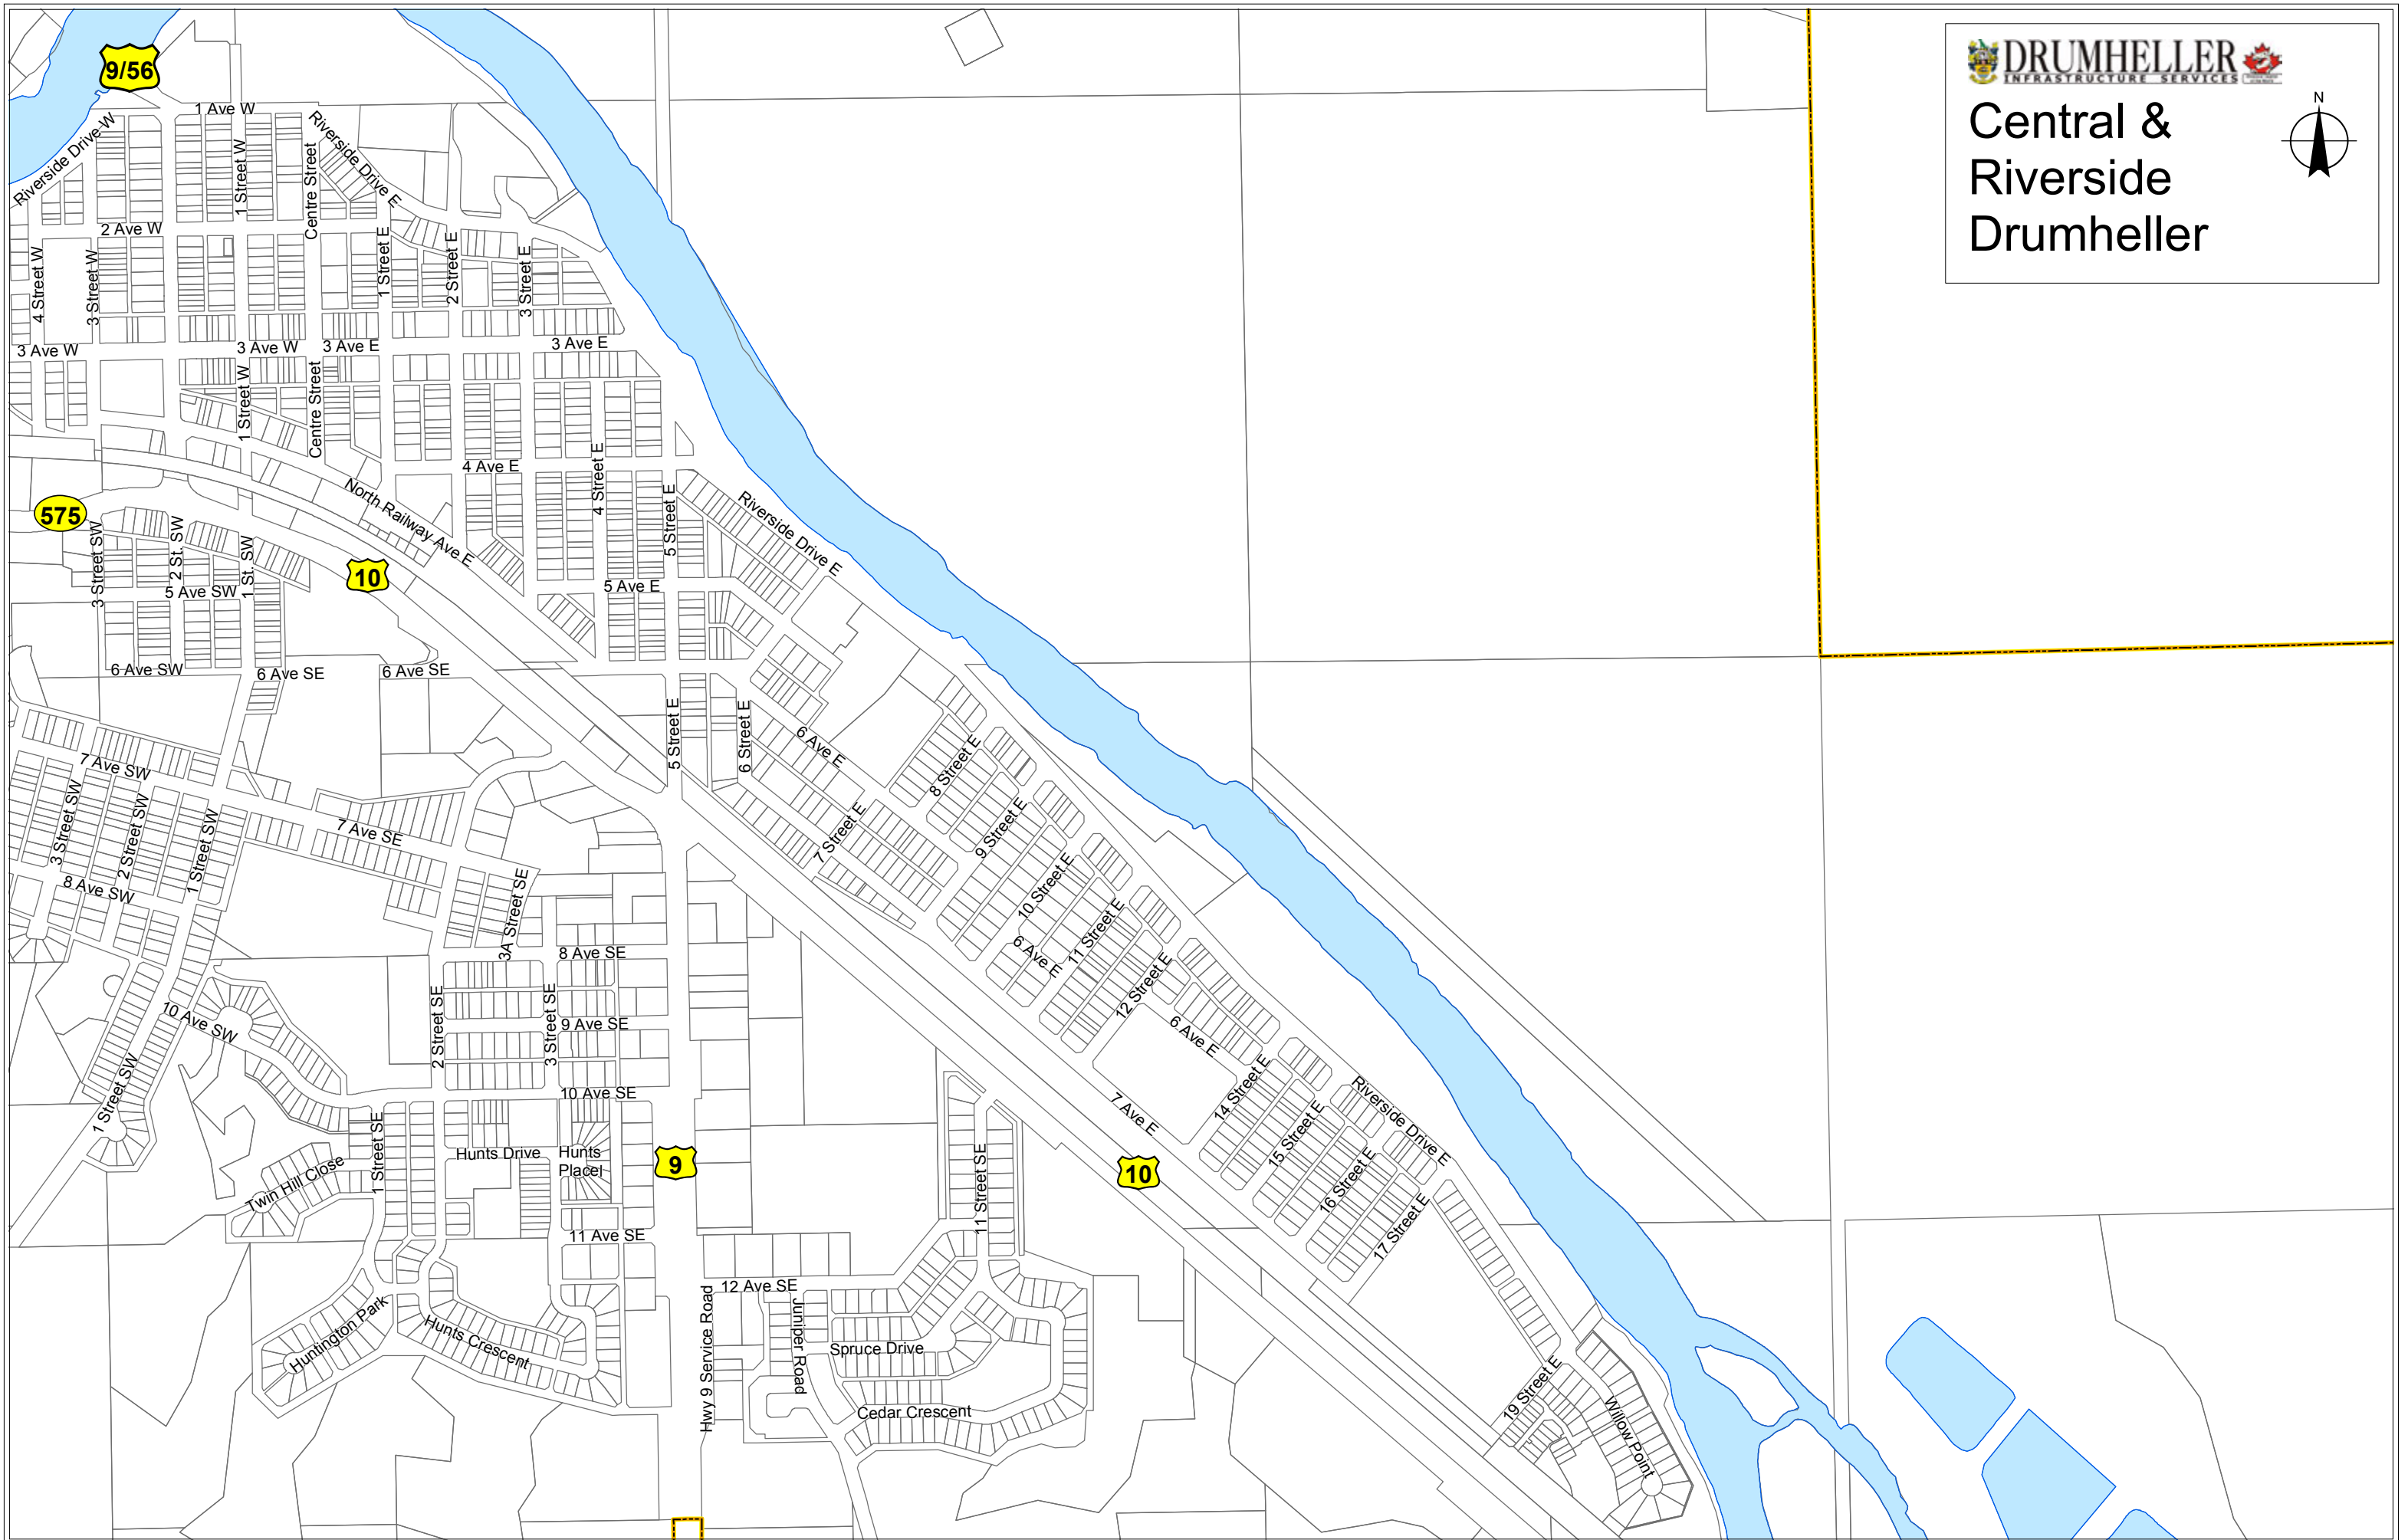

838

838

575

575

Red Deer Ave

1 Street
2 Street
3 Street

1 Street
2 Street
3 Street
4 Street
5 Street

3 Ave
2 Ave
3 Ave
4 Street
5 Street

Greene Close

McNab Ct.

Hunter Drive

6 Street
7 Street

2 Ave

Hunter Drive

8 Street
9 Street

Midland Newcastle North Drumheller

Central & Riverside Drumheller

1 Street West

8 Ave North

7 Ave E

6 Ave E

5 Ave E

4 Ave E

4 Ave W

3 Ave E

3 Ave W

2 Ave E

2 Ave W

Centre Street

Centre Street

East Coulee