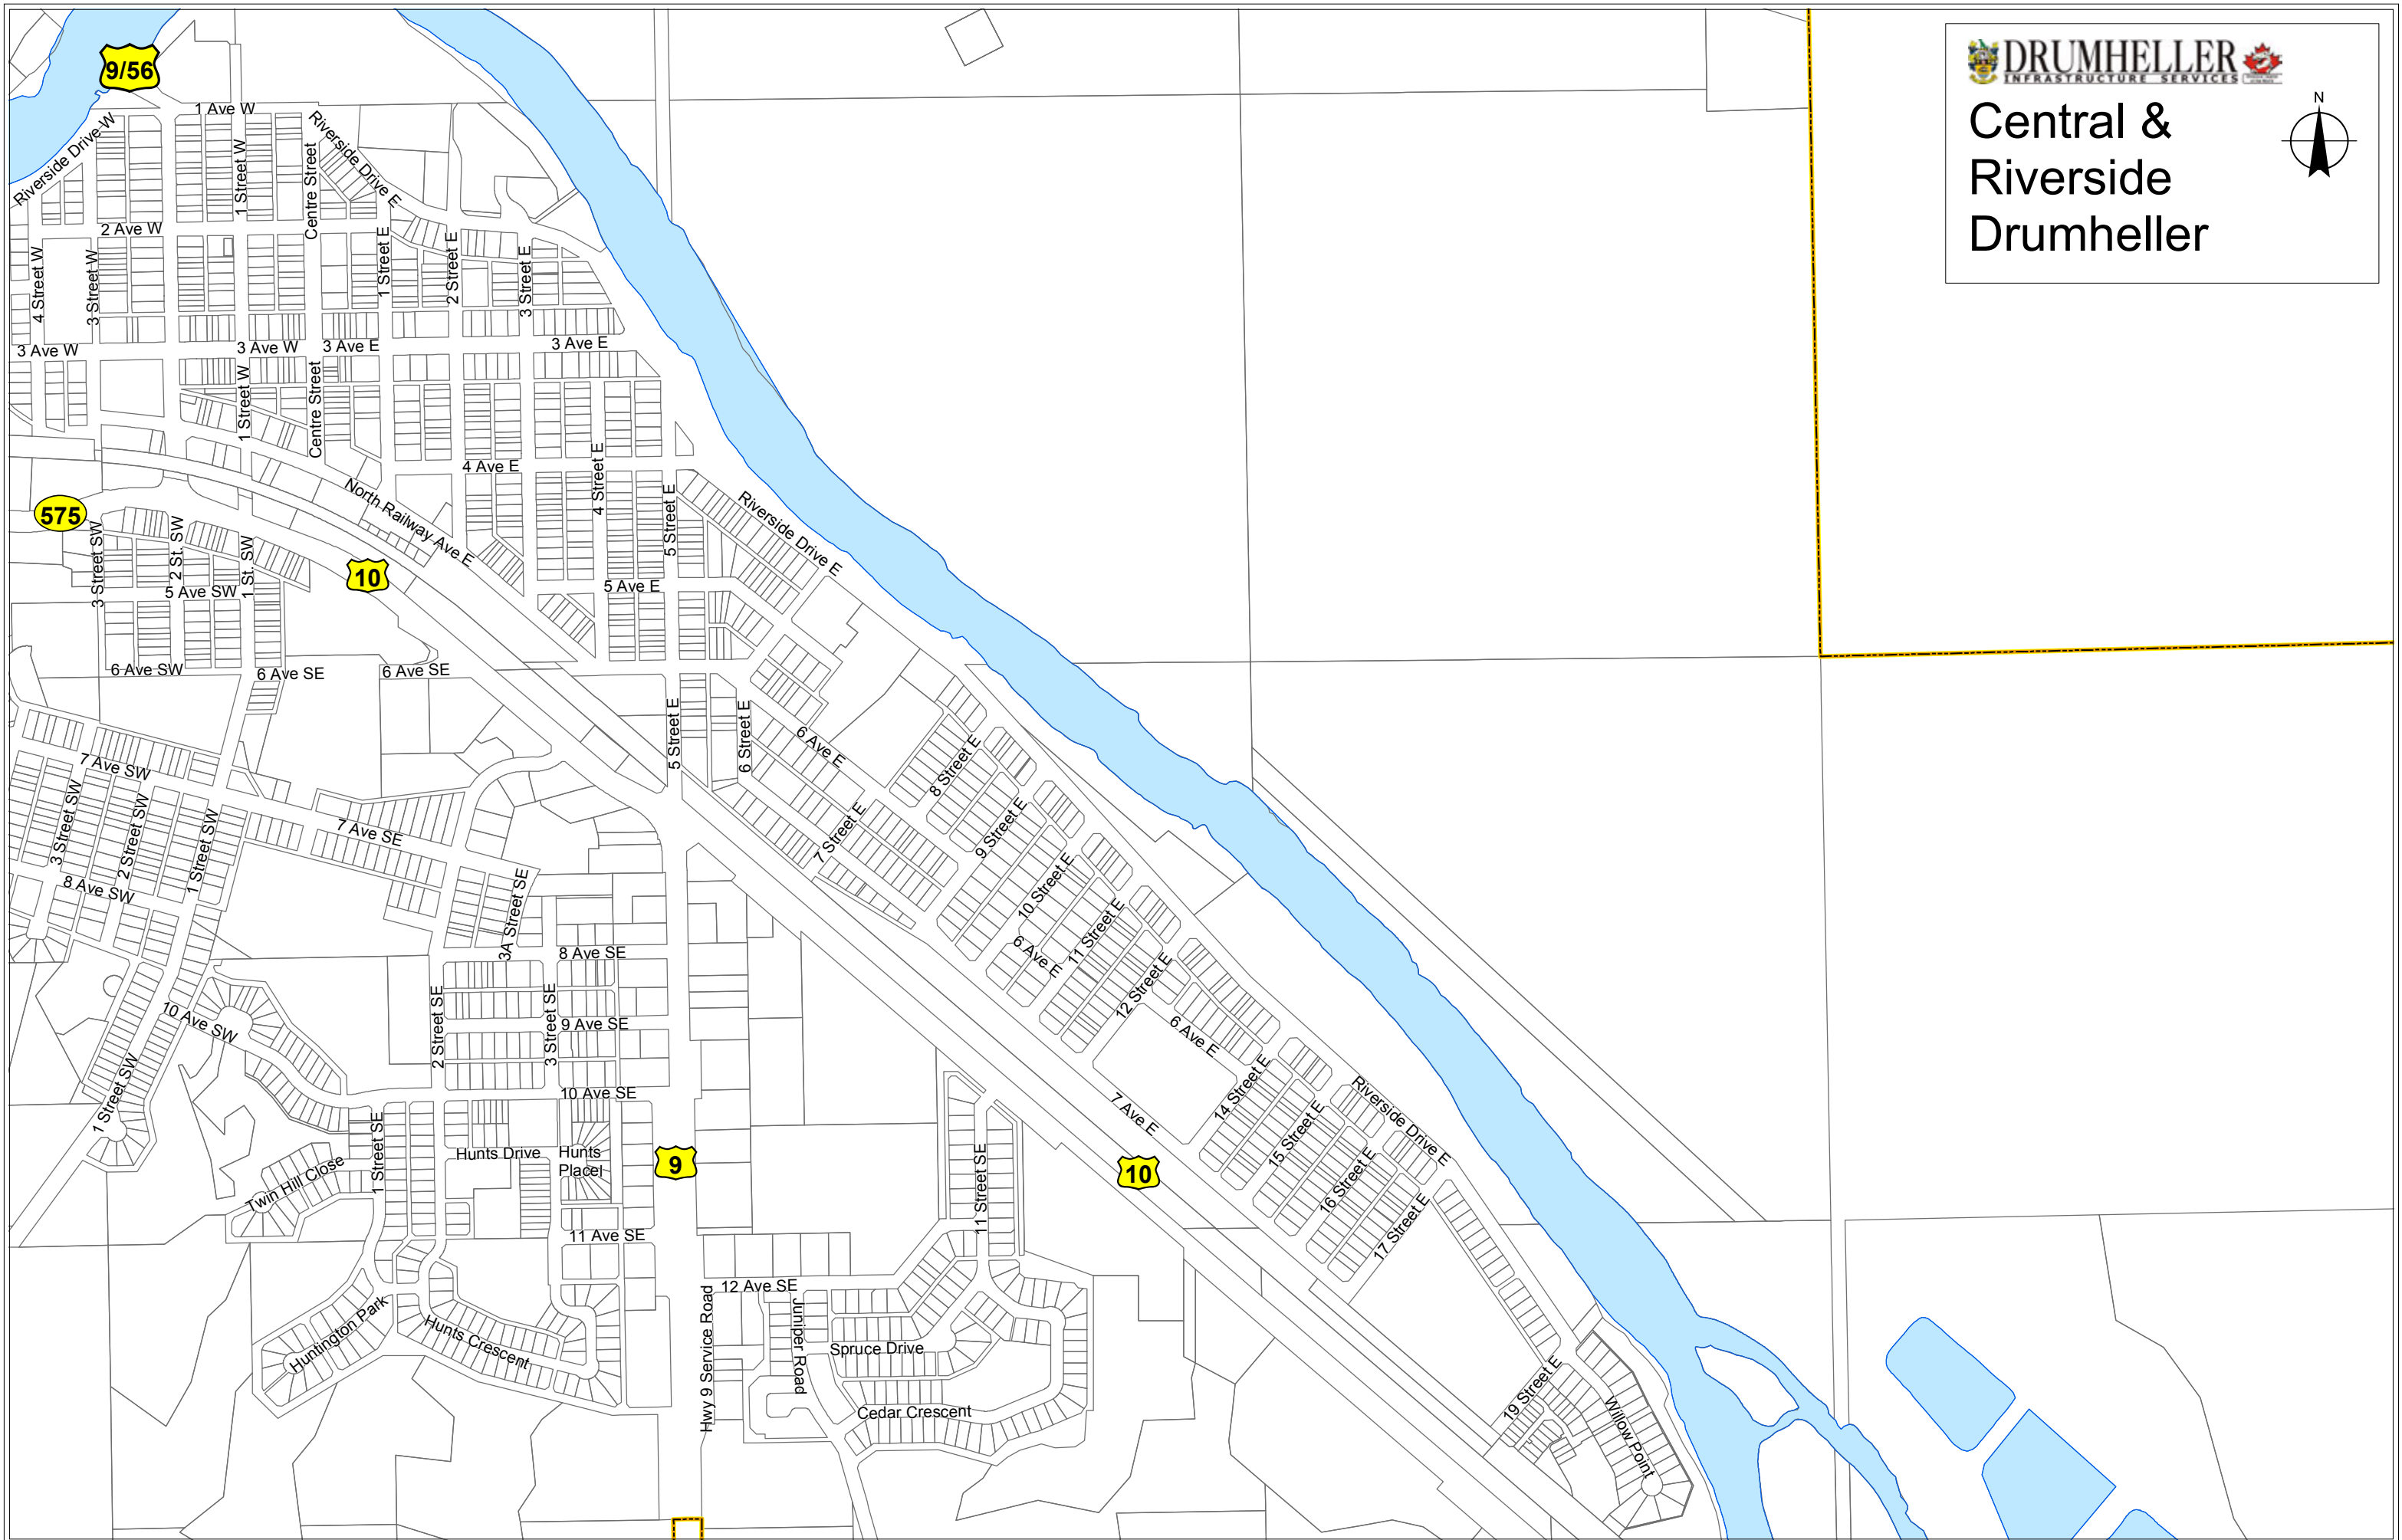

3 Ave
2 Ave
3 Ave
4 Street
5 Street

Greene Close

McNab Ct.

Hunter Drive

6 Street
7 Street

2 Ave

Hunter Drive

8 Street
9 Street

Midland Newcastle North Drumheller

Central & Riverside Drumheller

1 Street West

8 Ave North

7 Ave E

6 Ave E

5 Ave E

4 Ave E

4 Ave W

3 Ave W

2 Ave W

3 Ave E

2 Ave E

Centre Street

Centre Street