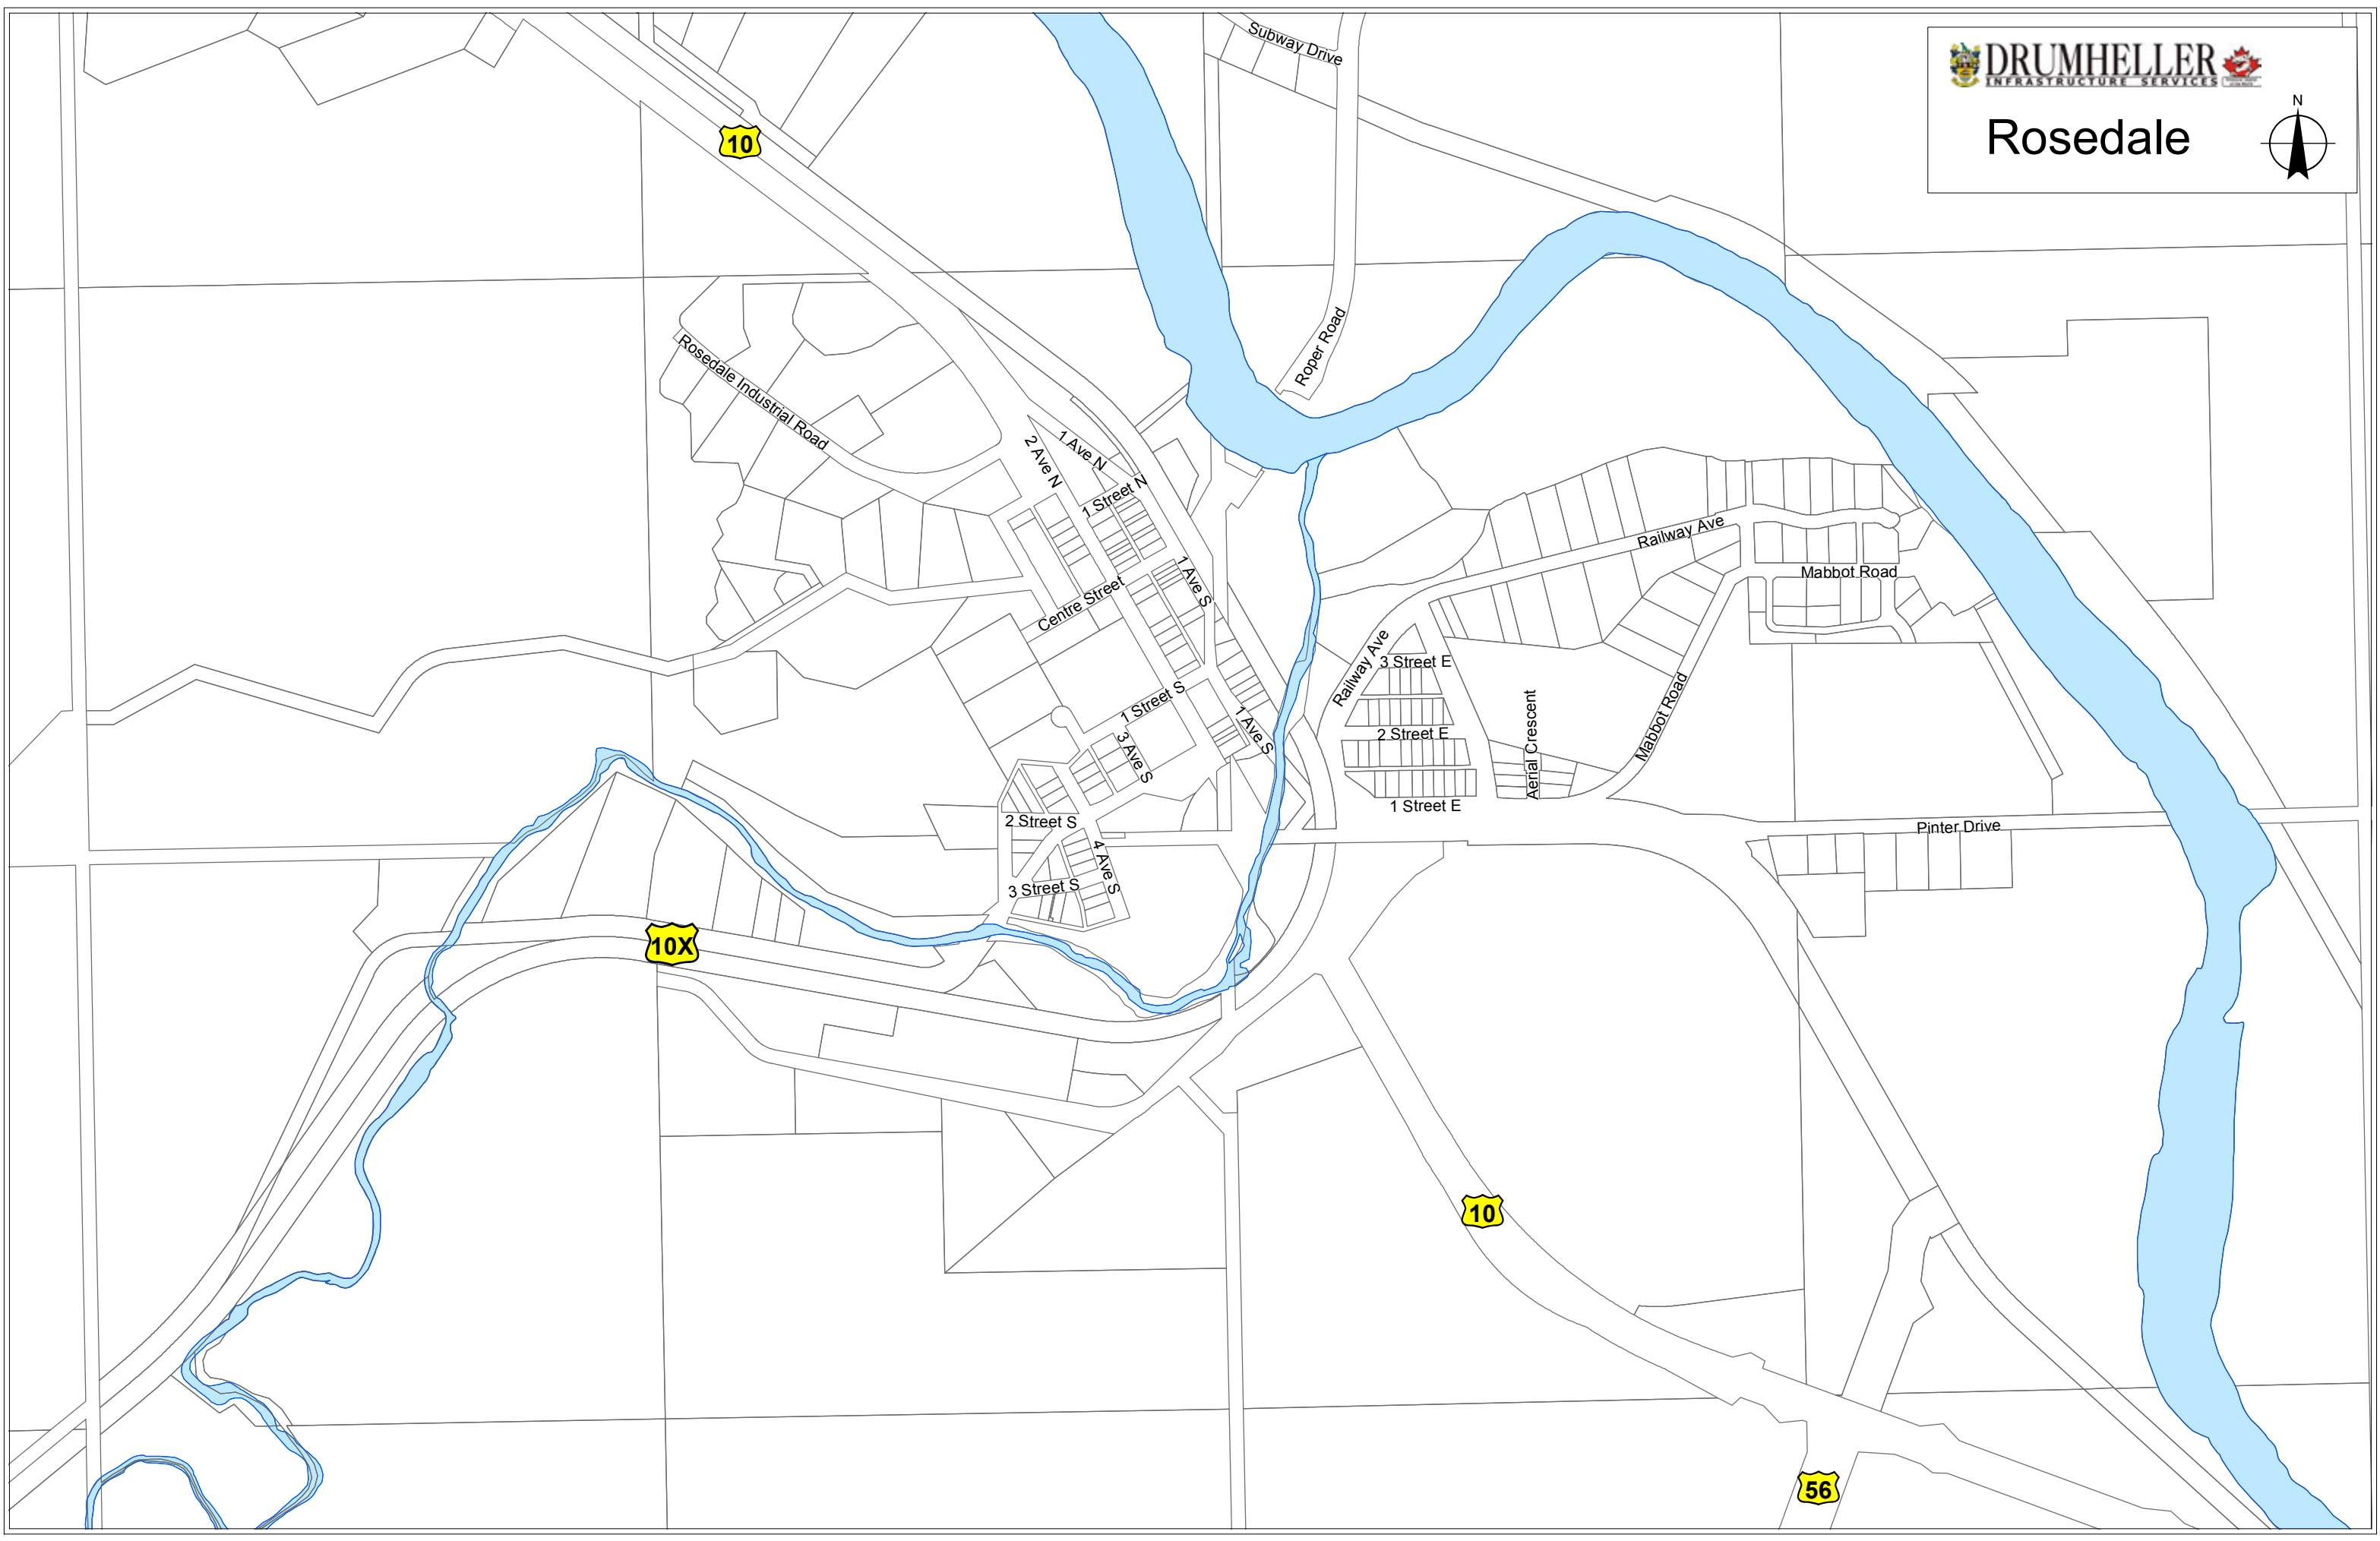

3 Ave
2 Ave
3 Ave
4 Street
5 Street

Greene Close

McNab Ct.

Hunter Drive

6 Street
7 Street

2 Ave

Hunter Drive

8 Street
9 Street

Midland Newcastle North Drumheller

Central & Riverside Drumheller

1 Street West

8 Ave North

7 Ave E

6 Ave E

5 Ave E

4 Ave E

4 Ave W

3 Ave W

2 Ave W

3 Ave E

2 Ave E

Centre Street

Centre Street